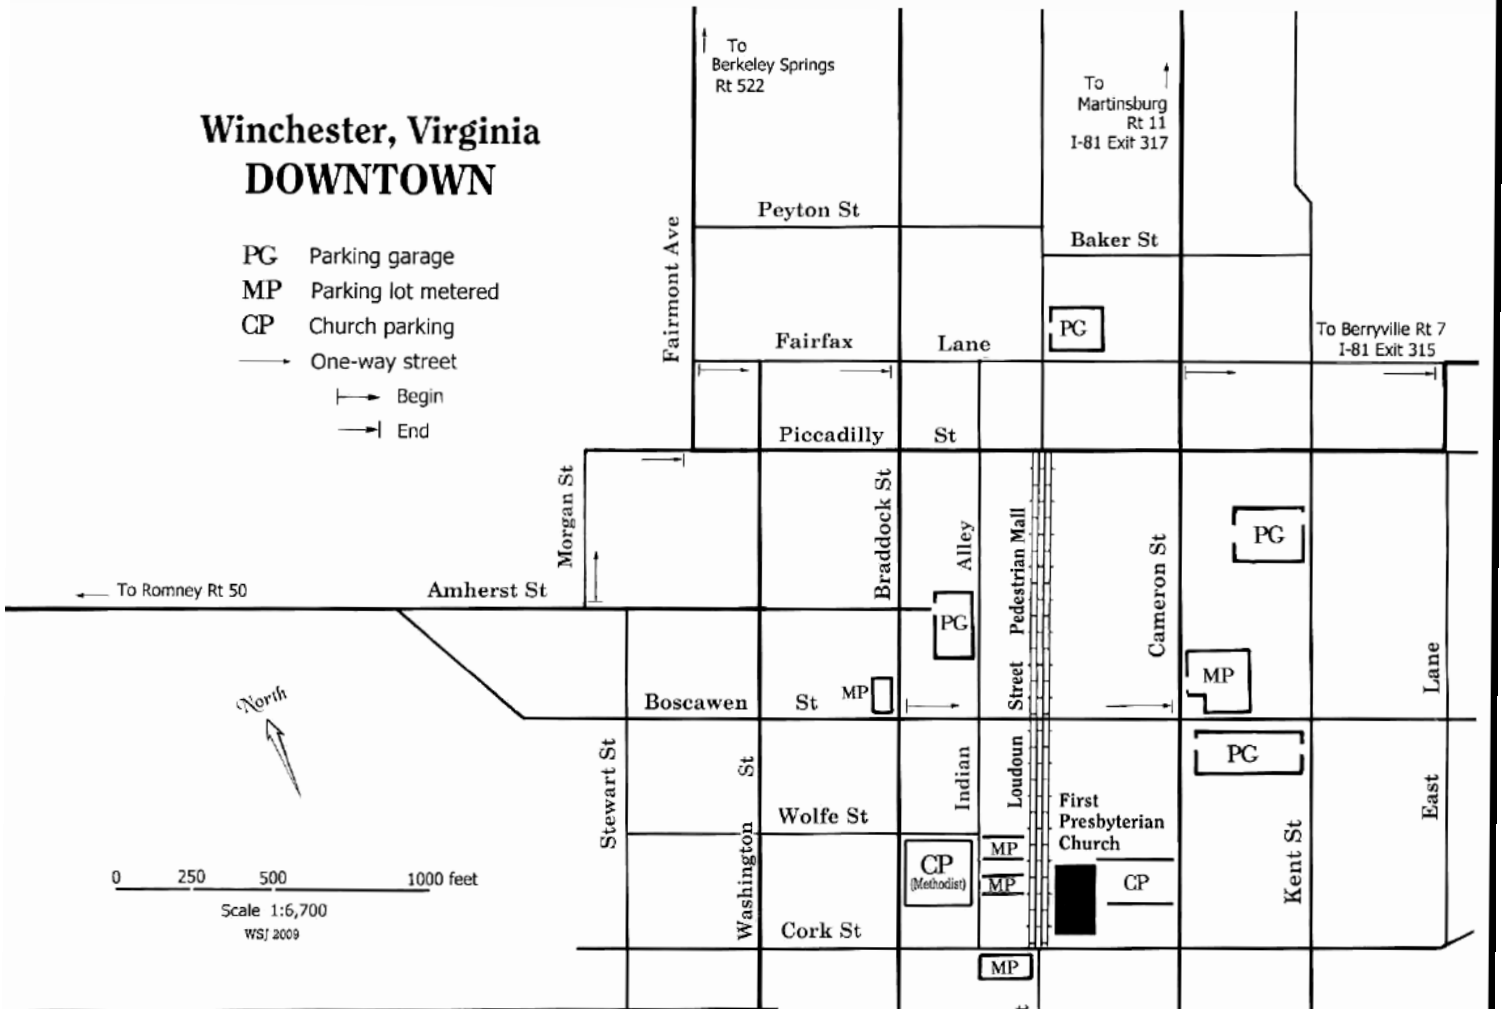

Winchester, Virginia DOWNTOWN

- PG Parking garage
- MP Parking lot metered
- CP Church parking
- One-way street
- ┌→ Begin
- └→ End

First Presbyterian Church